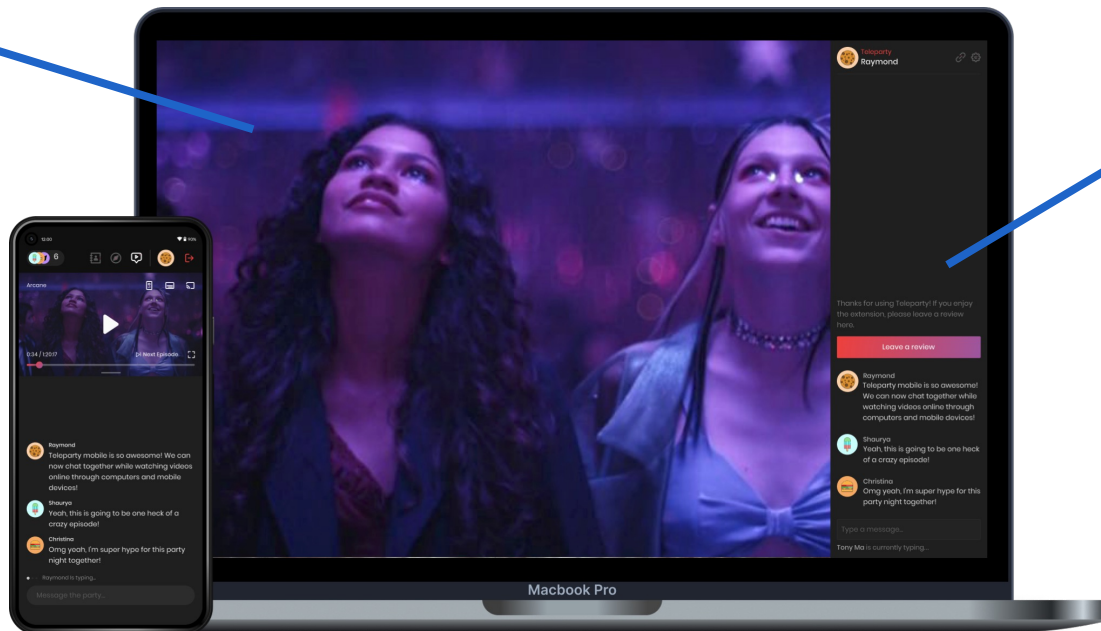

# Realizing a Solid Watch Party and Media Insights Dashboard with Aggregators

Maarten Vandenbrande

KnowWS - IDLab - UGent

# What are watch parties?

Watch  
content

Chat with  
friends

# Watch Party Demo